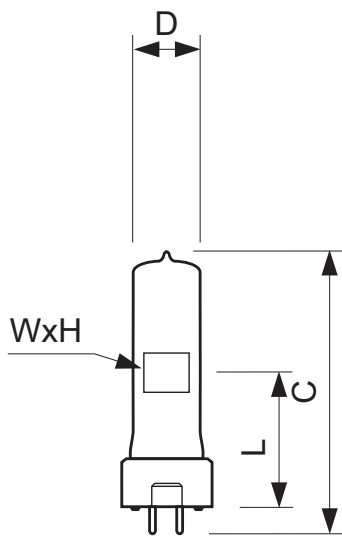

Product data

• General Characteristics

| | |
|----------------------|---------------|
| Philips Code | 6995I/BP |
| ANSI Code | GAD |
| Cap-Base | GY9.5 |
| Bulb Finish | Clear |
| Filament Shape | Bi-Plane |
| Operating Position | s90 |
| Main Application | Entertainment |
| Life to 50% failures | 250 hr |

• Product Dimensions

| | |
|--------------------------------|-------------|
| Overall Length C | 95 (max) mm |
| Diameter D | 22 (max) mm |
| Light Center Length L | 46.5 mm |
| Filament Dimensions (WxH) [mm] | 11.0x14.0 |
| Filament Height H | 14.5 mm |
| Filament Length W | 11 mm |

• Product Data

| | |
|-----------------------------|----------------------------------|
| Order code | 924526745528 |
| Full product code | 924526745528 |
| Full product name | 6995I/BP 1000W GY9.5 240V 1CT |
| Order product name | 6995I/BP 1000W GY9.5 240V 1CT/10 |
| Pieces per pack | 1 |
| Packing configuration | 10 |
| Packs per outerbox | 10 |
| Bar code on pack - EAN1 | 8711500496072 |
| Bar code on outerbox - EAN3 | 8711500499615 |
| Logistic code(s) - 12NC | 924526745528 |
| Net weight per piece | 0.026 kg |

PHILIPS

Dimensional drawing

6995I/BP 1000W GY9.5 240V 1CT

| Product | C (Max) | D (Max) | H (Norm) | L (Norm) | W (Norm) |
|---------------------------|---------|---------|----------|----------|----------|
| 6995I/BP 1000W GY9.5 240V | 95 | 22 | 14.5 | 46.5 | 11 |