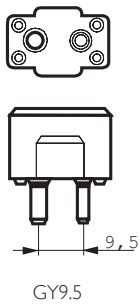

• Product Dimensions

| | |
|--------------------------------|-------------|
| Overall Length C | 95 (max) mm |
| Diameter D | 22 (max) mm |
| Light Center Length L | 46.5 mm |
| Filament Dimensions (WxH) [mm] | 11.0x14.0 |
| Filament Height H | 14.5 mm |
| Filament Length W | 11 mm |

• Product Data

| | |
|-----------------------------|----------------------------------|
| Order code | 924526745528 |
| Full product code | 924526745528 |
| Full product name | 6995I/BP 1000W GY9.5 240V 1CT |
| Order product name | 6995I/BP 1000W GY9.5 240V 1CT/10 |
| Pieces per pack | 1 |
| Packing configuration | 10 |
| Packs per outerbox | 10 |
| Bar code on pack - EAN1 | 8711500496072 |
| Bar code on outerbox - EAN3 | 8711500499615 |
| Logistic code(s) - 12NC | 924526745528 |
| Net weight per piece | 0.026 kg |

PHILIPS

Dimensional drawing

6995I/BP 1000W GY9.5 240V 1CT

| Product | C (Max) | D (Max) | H (Norm) | L (Norm) | W (Norm) |
|---------------------------|---------|---------|----------|----------|----------|
| 6995I/BP 1000W GY9.5 240V | 95 | 22 | 14.5 | 46.5 | 11 |