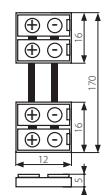

# CONNECTOR

CONNECTOR 8

CONNECTOR RGB 10

CONNECTOR 8-CP

CONNECTOR RGB 10-CP

CONNECTOR 8-CPC

CONNECTOR RGB 10-CPC

CONNECTOR 8

CONNECTOR RGB 10

CONNECTOR 8-CP

CONNECTOR RGB 10-CP

CONNECTOR 8-CPC

CONNECTOR RGB 10-CPC

**Kanlux**

CONNECTOR 8	5905339190307
CONNECTOR 8-CP	5905339190321
CONNECTOR 8-CPC	5905339190338
CONNECTOR RGB 10	5905339190383
CONNECTOR RGB 10-CP	5905339190369
CONNECTOR RGB 10-CPC	5905339190376