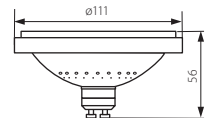

AR-111 LED SL/WW/SR	5905339229625	3000
AR-111 LED SL/CW/SR	5905339229632	6000
AR-111 LED SL/WW/W	5905339229601	3000
AR-111 LED SL/CW/W	5905339229618	6000

ES 111 LED

HIGH Lumen

40°
home use

ALU + PC

ES-111 LED SL