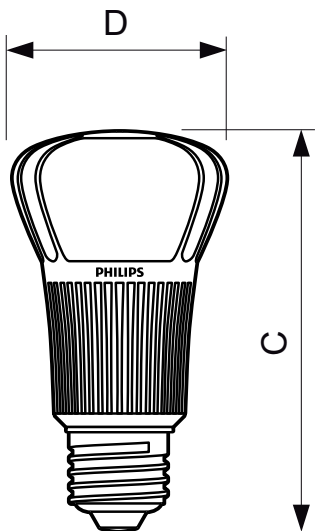

PHILIPS

Product data

• General Information

Cap-Base	E27 [E27]
Nominal Lifetime (Nom)	25000 h
Switching Cycle	50000X
Technical Type	13-75W

• Light Technical

Color Code	WW
Luminous Flux (Nom)	1055 lm
Luminous Flux (Rated) (Nom)	1055 lm
Color Designation	Warm White (WW)
Correlated Color Temperature (Nom)	2700 K
Luminous Efficacy (rated) (Nom)	81.15 lm/W
Color Consistency	6 steps
Color Rendering Index (Nom)	80
Lmf At End Of Nominal Lifetime (Nom)	70 %

• Controls and Dimming

Dimmable	Yes
----------	-----

• Approval and Application

Suitable For Accent Lighting	Yes
Energy Efficiency Label (EEL)	A+

• Product Data

Full product code	871829175852500
Order product name	MAS LEDbulb D 13-75W E27 827 A67
EAN/UPC - Product Order code	8718291758525 929000276602
Numerator - Quantity Per Pack	1
Numerator - Packs per outer box	6
Material Nr. (12NC)	929000276602
Net Weight (Piece)	0.245 kg

Warnings and Safety

- Operating temperature range is between -20° C and 45° C ambient

- Only to apply in dry or damp locations and most of open fixtures with lamp-holders that offer sufficient space (10 mm free air space)
- Not intended for use with emergency light fixtures or exit lights

Dimensional drawing

A21, A67 E26, E27

LED D 13-75W E27 827 A67

Product	D	C
MAS LEDbulb D 13-75W E27 827 A67	66 mm	122.6 mm

Dimensional drawing

© 2016 Philips Lighting Holding B.V.
All rights reserved.

Specifications are subject to change without notice. Trademarks are the property of Koninklijke Philips N.V. (Royal Philips) or their respective owners.