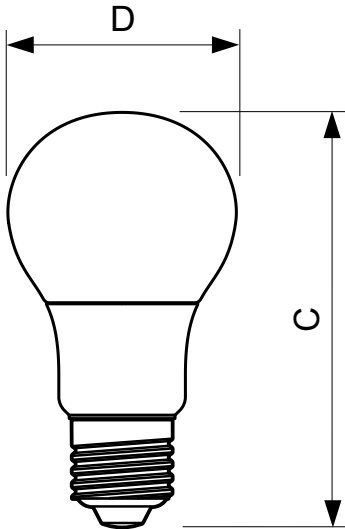

Product data

• General Information

Cap-Base	E27 [E27]
Nominal Lifetime (Nom)	25000 h
Switching Cycle	50000X
Technical Type	6-40W

• Light Technical

Color Code	WW
Luminous Flux (Nom)	470 lm
Luminous Flux (Rated) (Nom)	470 lm
Color Designation	Warm White (WW)
Correlated Color Temperature (Nom)	2200-2700 K
Luminous Efficacy (rated) (Nom)	78.00 lm/W
Color Consistency	6 steps
Color Rendering Index (Nom)	80
Lmf At End Of Nominal Lifetime (Nom)	70 %

PHILIPS

MASTER LEDbulb

Numerator - Quantity Per Pack 1
Numerator - Packs per outer box 10

Material Nr. (12NC) 929001150802
Net Weight (Piece) 0.076 kg

Warnings and Safety

- Operating temperature range is between -20° C and 45° C ambient

Dimensional drawing

5.5-40W, 6-40W, 6.5-40W E27 A60

LED DT 6-40W E27 A60 CL

Product	D	C
MAS LEDbulb DT 6-40W E27 A60 CL	60 mm	110 mm

© 2016 Koninklijke Philips N.V. (Royal Philips)
All rights reserved.

Specifications are subject to change without notice. Trademarks are the property of Koninklijke Philips N.V. (Royal Philips) or their respective owners.