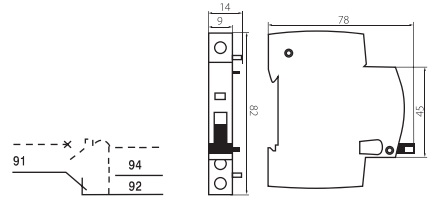

NÁZEV	KÓD	JMENOVITÉ NAPĚTÍ V	JMENOVITÝ PROUD A
KMA-AL	23315	230V AC	6A

CZ

Jmenovité izolační napětí Ui:

500V

Rozsah provozního napětí:

70–100% Us

Dielektrická pevnost:

2kV/1min

Mechanická pevnost:

4000

Montáž na levé straně jističe

KMB, indikace stavu v případě vyhození jističe KMB

GB

AL Alarm contact

Rated insulation voltage Ui: 500V

Working voltage range:

70–100% Us

Dielectric strength: 2kV, 1min

Mechanical strength: 4000

Installation on the left side of the KMB circuit breaker, indicates that it is activated when the KMB device is activated