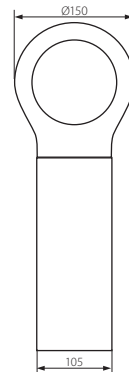

IP44

LAVIA LED

Zahradní svítidlo
Záhradné svetidlo
Kültéri lámpatest

LAVIA LED 18

LAVIA LED 18

LAVIA LED 50-500
LAVIA LED 80-800

LAVIA LED 50

LAVIA LED 50-50