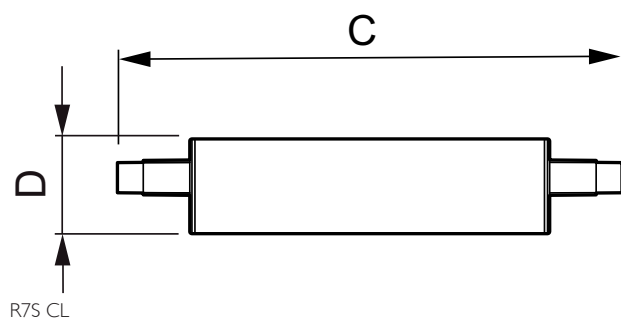

Dimensional drawing

LED 6.5-60W 830 R7S

Product	D	C
CorePro R7S 118mm 6.5-60W 830	22.5 mm	118 mm

© 2016 Philips Lighting Holding B.V.
All rights reserved.

Specifications are subject to change without notice. Trademarks are the property of Koninklijke Philips N.V. (Royal Philips) or their respective owners.

www.philips.com/lighting

2016, March 2
data subject to change