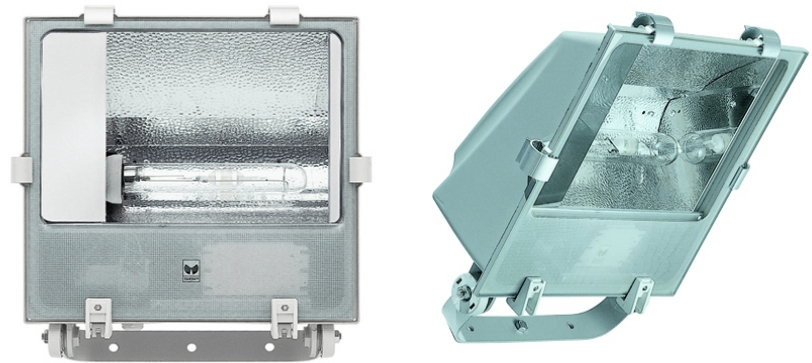

LEO A/I

CODE: 05057894

Floodlight for indoor and outdoor lighting, for discharge lamps, comprising:  
 Polyester powder-painted die-cast aluminium housing  
 Flat tempered glass diffuser  
 Extra pure polished aluminium reflectors  
 Gaskets made of silicone foam directly applied on glass without joints  
 Cable gland M20x1.5 for cables Ø 10- Ø 14 mm  
 Stainless steel external screws  
 Fully integrated stainless steel aluminium spring clips  
 Powder coated steel bracket

- **Lampholder :** E40
- **Watt:** 1x250 W
- **Colour:** GREY ALUMINIUM
- **Insulation class:** I
- **IK:** IK09 15J xx7
- **COSφ ≥ 0,9**
- **Optic:** ASYMMETRIC INTENSIVE REFLECTOR
- **Code:** 05057894