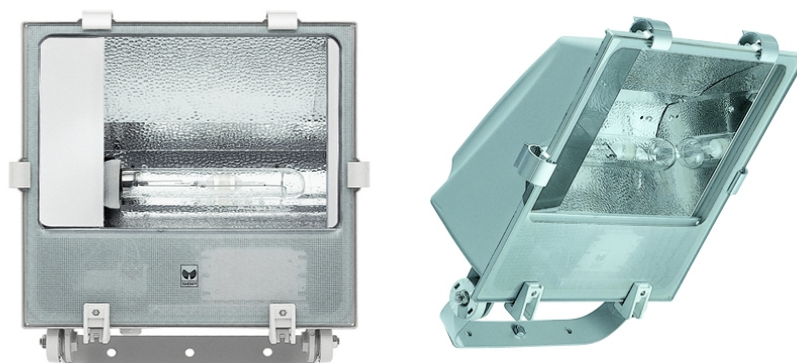

LEO A/I

CODE: 05057994

Floodlight for indoor and outdoor lighting, for discharge lamps, comprising:
 Polyester powder-painted die-cast aluminium housing
 Flat tempered glass diffuser
 Extra pure polished aluminium reflectors
 Gaskets made of silicone foam directly applied on glass without joints
 Cable gland M20x1.5 for cables Ø 10- Ø 14 mm
 Stainless steel external screws
 Fully integrated stainless steel aluminium spring clips
 Powder coated steel bracket

- **Lampholder :** E40
- **Watt:** 1X400 W
- **Colour:** GREY ALUMINIUM
- **Insulation class:** I
- **IK:** IK09 15J xx7
- **COSφ ≥ 0,9**
- **Optic:** ASYMMETRIC INTENSIVE REFLECTOR
- **Code:** 05057994