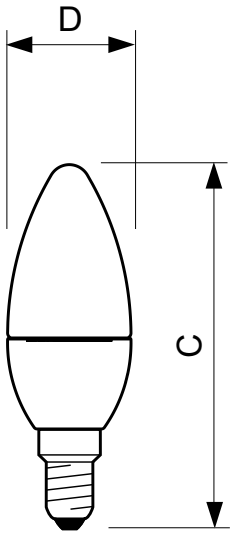

Product data

• General Information

Cap-Base	E14 [E14]
Reddot Design Award Winner mark	Reddot Design Award Winner 2016
Bulb Shape	B35 [B 35mm]
Nominal Lifetime (Nom)	15000 h
Switching Cycle	50000X
Technical Type	4-25W

PHILIPS

CorePro LEDcandle

Numerator - Packs 10
per outer box

Material Nr. (12NC) 929001142202
Net Weight (Piece) 0.040 kg

Dimensional drawing

E14 B35, B39

LED ND 4-25W E14 827 220-240V B35 CL

Product	D	C
CorePro LEDcandle ND 4-25W E14 827 B35 CL	35 mm	106 mm