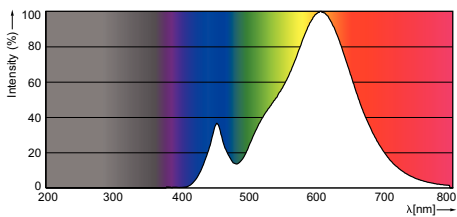

Photometric data

© 2016 Philips Lighting Holding B.V.
All rights reserved.

Specifications are subject to change without notice. Trademarks are the property of Koninklijke Philips N.V. (Royal Philips) or their respective owners.

www.philips.com/lighting

2016, May 9
data subject to change