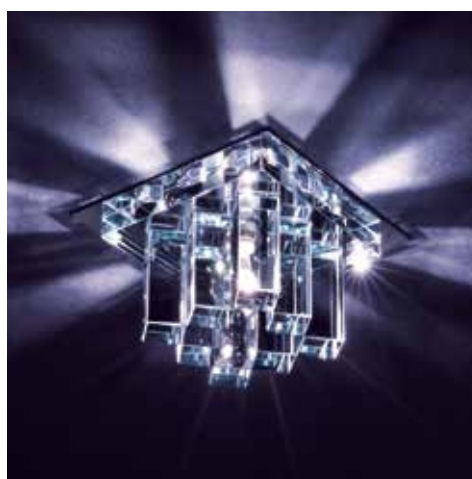

ZUBI

LED žárovky  
LED žiarovky

ZUBI LED 3,5W G9-WW

220-240V~  
50/60Hz

3,5  
[W]

300  
[lm]

15000  
[h]

≥10000