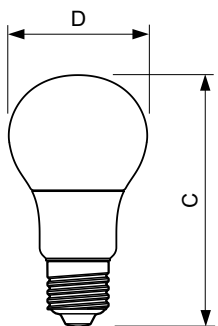

Material Nr. (12NC)	929001233402
---------------------	--------------

Net Weight (Piece)	0.076 kg
--------------------	----------

Dimensional drawing

Entry bulb 9.5W-60W 806lm150D 2700K E27D

Product	D	C
---------	---	---