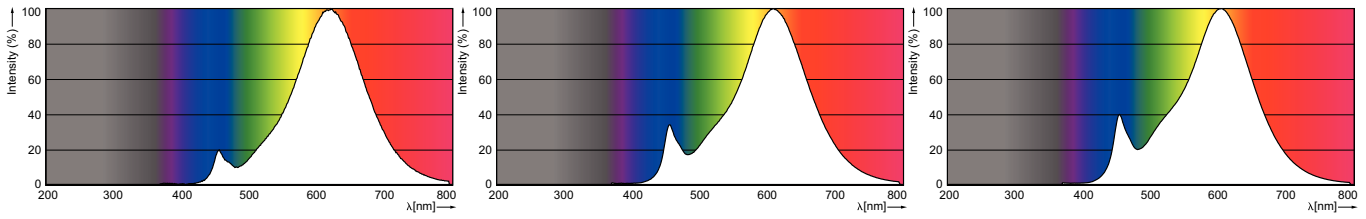

Product data

• General Information

Cap-Base	E27
Bulb Shape	A60S+
Nominal Lifetime (Nom)	15000 h
Switching Cycle	100000X
Technical Type Setting(s)	8/5/2-60 W

• Light Technical

Color Code	827/825/822 [CCT of 2700K/2500K/2200K]
Luminous Flux Setting(s)	806/320/80 lm
Luminous Flux (Rated) Setting(s)	806/320/80 lm
Color Designation	Warm White (WW)
Correlated Color Temperature Setting(s)	2700/2500/2200 K
Luminous Efficacy (rated) (Nom)	100.75 lm/W
Color Consistency	6 steps
Color Rendering Index (Nom)	80

PHILIPS

Dimensional drawing

SS Bulb 9.5W-60W 150D 2700-2200K E27 ND

Product	D	C
LED Scene Switch 60W A60 E27 WW FR ND 1BC/4	61 mm	111 mm

Photometric data

General Uniform Lighting

SceneSwitch LED Lamps

© 2016 Philips Lighting Holding B.V.
All rights reserved.