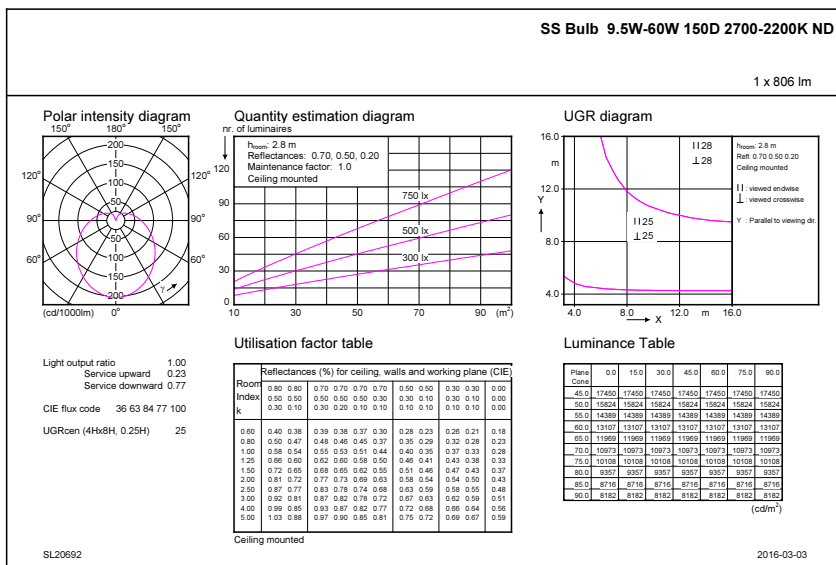

• Product Data

Full product code	871869658884000
Order product name	LED Scene Switch 60W A60 E27 WW FR ND 1BC/4
EAN/UPC - Product	8718696588840
Order code	929001236501
Numerator - Quantity Per Pack	1
Numerator - Packs per outer box	4
Material Nr. (12NC)	929001236501
Net Weight (Piece)	0.065 kg

PHILIPS

Dimensional drawing

SS Bulb 9.5W-60W 150D 2700-2200K E27 ND

Product	D	C
LED Scene Switch 60W A60 E27 WW FR ND 1BC/4	61 mm	111 mm

Photometric data

General Uniform Lighting

SceneSwitch LED Lamps

© 2016 Philips Lighting Holding B.V.
All rights reserved.