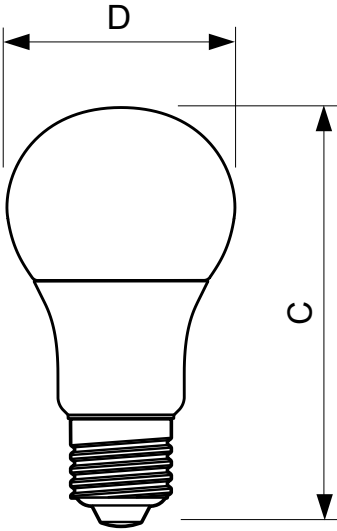

Product data

• General Information

Cap-Base	E27
Bulb Shape	A60S+
Nominal Lifetime (Nom)	15000 h
Switching Cycle	100000X
Technical Type Setting(s)	8/5/2-60 W

• Light Technical

Color Code	827/825/822 [CCT of 2700K/2500K/2200K]
Luminous Flux Setting(s)	806/320/80 lm
Luminous Flux (Rated) Setting(s)	806/320/80 lm
Color Designation	Warm White (WW)
Correlated Color Temperature Setting(s)	2700/2500/2200 K
Luminous Efficacy (rated) (Nom)	100.75 lm/W
Color Consistency	6 steps
Color Rendering Index (Nom)	80

• Product Data

Full product code	871869658884000
Order product name	LED Scene Switch 60W A60 E27 WW FR ND 1BC/4
EAN/UPC - Product	8718696588840
Order code	929001236501
Numerator - Quantity Per Pack	1
Numerator - Packs per outer box	4
Material Nr. (12NC)	929001236501
Net Weight (Piece)	0.065 kg

PHILIPS

Dimensional drawing

SS Bulb 9.5W-60W 150D 2700-2200K E27 ND

Product	D	C
LED Scene Switch 60W A60 E27 WW FR ND 1BC/4	61 mm	111 mm

Photometric data

General Uniform Lighting

SceneSwitch LED Lamps

© 2016 Philips Lighting Holding B.V.
All rights reserved.