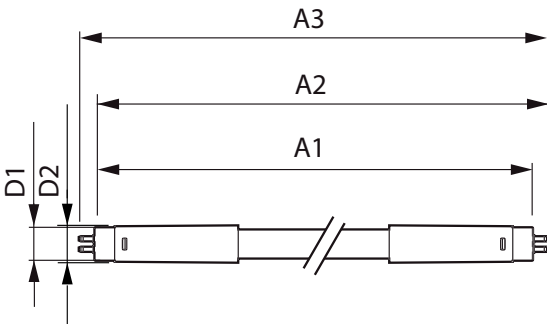

MASTER LEDtube InstantFit HF T5

Mechanical and Housing

Product Length 1500 mm

Approval and Application

Energy Saving Product Yes

Energy Efficiency Label (EEL) A++

Approval Marks TUV CE marking RoHS compliance KEMA Keur certificate

Energy Consumption kWh/1000 h 31 kWh

Product Data

Full product code 871869668556300

Order product name MAS LEDtube HF 1500mm HO 26W 865 T5

EAN/UPC - Product 8718696685563

Order code 929001296302

Numerator - Quantity Per Pack 1

Numerator - Packs per outer box 10

Material Nr. (12NC) 929001296302

Net Weight (Piece) 0.197 kg

Dimensional drawing

TLED 230V 26W-49W 3700lm 6500K G5 ND

Product	D1	D2	A1	A2	A3
MAS LEDtube HF 1500mm HO 26W 865 T5	15.2 mm	21 mm	1447.8 mm	1454.9 mm	1462 mm