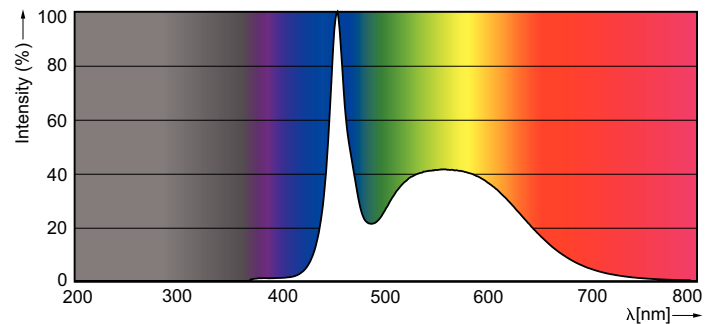

MASTER LEDtube InstantFit HF T5

Mechanical and Housing

Product Length 1500 mm

Approval and Application

Energy Saving Product Yes

Energy Efficiency Label (EEL) A++

Approval Marks TUV CE marking RoHS compliance KEMA Keur certificate

Energy Consumption kWh/1000 h 31 kWh

Product Data

Full product code 871869668556300

Order product name MAS LEDtube HF 1500mm HO 26W 865 T5

EAN/UPC - Product 8718696685563

Order code 929001296302

Numerator - Quantity Per Pack 1

Numerator - Packs per outer box 10

Material Nr. (12NC) 929001296302

Net Weight (Piece) 0.197 kg

Dimensional drawing

TLED 230V 26W-49W 3700lm 6500K G5 ND

Product	D1	D2	A1	A2	A3
MAS LEDtube HF 1500mm HO 26W 865 T5	15.2 mm	21 mm	1447.8 mm	1454.9 mm	1462 mm

Photometric data