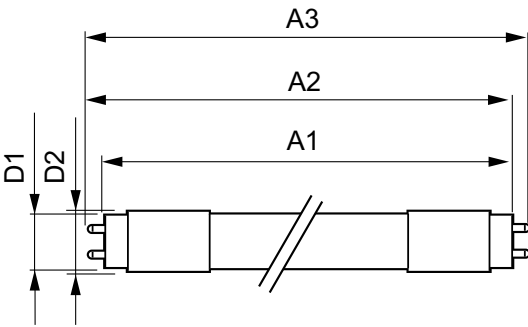

Product Data

Full product code	871869668744400
-------------------	-----------------

Order product name	MAS LEDtube 1500mm UO 24W 840 T8
EAN/UPC - Product	8718696687444
Order code	929001298202
Numerator - Quantity Per Pack	1
Numerator - Packs per outer box	10
Material Nr. (12NC)	929001298202
Net Weight (Piece)	0.450 kg

Warnings and Safety

- NOTES: The overall energy efficiency and light distribution of any installation that uses these lamps are determined by the design of the installation.

Dimensional drawing

TLED 4ft 24W-58W 3700lm 160D 4000K G13ND

Product	D1	D2	A1	A2	A3
MAS LEDtube 1500mm UO 24W 840 T8	25.78 mm	28 mm	1498.7 mm	1505.8 mm	1512.9 mm

Photometric data

MASTER LEDtube EM/Mains T8