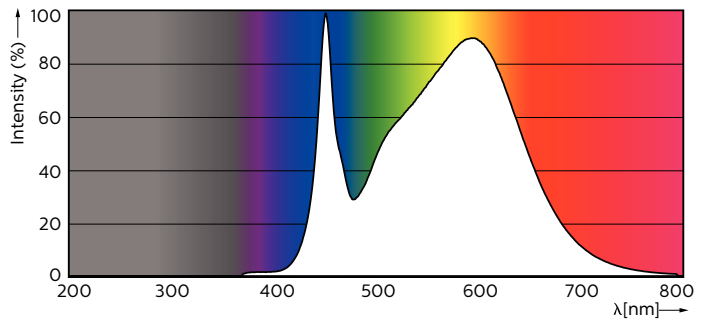

MASTER LEDtube EM/Mains T8

Approval and Application

Energy Saving Product	Yes
Energy Efficiency Label (EEL)	A++
Approval Marks	TUV CE marking RoHS compliance KEMA Keur certificate
Energy Consumption kWh/1000 h	24 kWh

Product Data

Full product code	871869668744400

Order product name	MAS LEDtube 1500mm UO 24W 840 T8
EAN/UPC - Product	8718696687444
Order code	929001298202
Numerator - Quantity Per Pack	1
Numerator - Packs per outer box	10
Material Nr. (12NC)	929001298202
Net Weight (Piece)	0.450 kg

Warnings and Safety

- NOTES: The overall energy efficiency and light distribution of any installation that uses these lamps are determined by the design of the installation.

Dimensional drawing

Product	D1	D2	A1	A2	A3
MAS LEDtube 1500mm UO 24W 840 T8	25.78 mm	28 mm	1498.7 mm	1505.8 mm	1512.9 mm

Photometric data