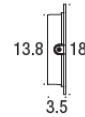

QUADRO DISC
designed by Bønnelycke mdd

NEW FIXED LED 5 YEAR LED GUARANTEE 15 YEAR ANTI CORROSION GUARANTEE IP44

No. 83311031 · DB 1761121 · Colli 3
Class 2 · IP44 · Metal · Plastic · Galvanized
LED · Incl. 7W LED · Incl. 2 x light patterns

Light source: Lumen 673 · Kelvin 2700
Life hours 25.000 · RA 80

See also Uno Disc