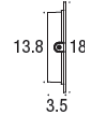

QUADRO DISC
designed by Bønnelycke mdd

NEW FIXED LED 5 YEAR LED GUARANTEE IP44

No. 83311003 · DB 1761120 · Colli 3
Class 2 · IP44 · Metal · Plastic · Black
LED · Incl. 7W LED · Incl. 2 x light patterns

Light source: Lumen 673 · Kelvin 2700
Life hours 25.000 · RA 80

See also Uno Disc