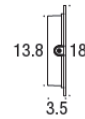

QUADRO DISC
designed by Bønnelycke mdd

NEW FIXED LED 5 YEAR LED GUARANTEE IP44

No. 83311034 · DB 1761122 · Colli 3
Class 2 · IP44 · Metal · Plastic · Stainless steel
LED · Incl. 7W LED · Incl. 2 x light patterns

Light source: Lumen 673 · Kelvin 2700
Life hours 25.000 · RA 80

See also Uno Disc