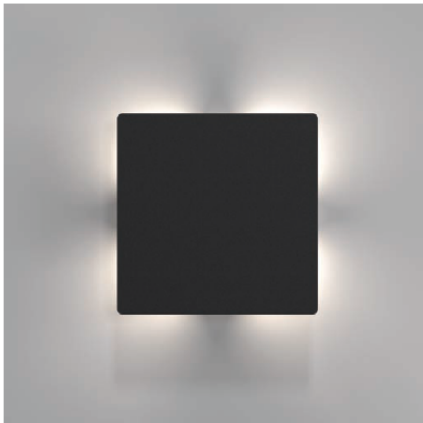

**QUADRO DISC**  
designed by Bønnelycke mdd

NEW FIXED LED 5 YEAR LED GUARANTEE IP44

No. 83311001 · DB 1761119 · Colli 3  
Class 2 · IP44 · Metal · Plastic · White  
LED · Incl. 7W LED · Incl. 2 x light patterns

Light source: Lumen 673 · Kelvin 2700  
Life hours 25.000 · RA 80

See also Uno Disc

**QUADRO DISC**  
designed by Bønnelycke mdd

NEW FIXED LED 5 YEAR LED GUARANTEE IP44

No. 83311003 · DB 1761120 · Colli 3  
Class 2 · IP44 · Metal · Plastic · Black  
LED · Incl. 7W LED · Incl. 2 x light patterns

Light source: Lumen 673 · Kelvin 2700  
Life hours 25.000 · RA 80

See also Uno Disc

**QUADRO DISC**  
designed by Bønnelycke mdd

NEW FIXED LED 5 YEAR LED GUARANTEE 15 YEAR ANTI CORROSION GUARANTEE IP44

No. 83311031 · DB 1761121 · Colli 3  
Class 2 · IP44 · Metal · Plastic · Galvanized  
LED · Incl. 7W LED · Incl. 2 x light patterns

Light source: Lumen 673 · Kelvin 2700  
Life hours 25.000 · RA 80

See also Uno Disc