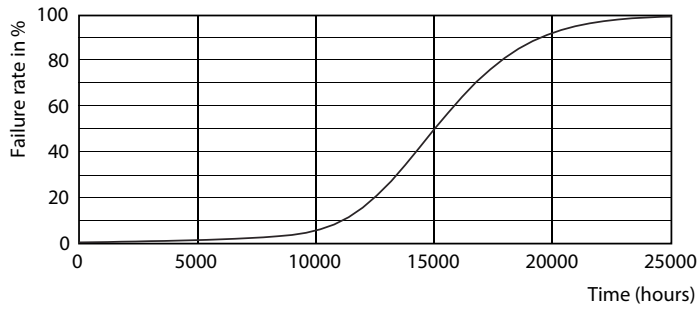

CorePro LEDspot MV

Lifetime

CLA LEDspotMV 50W GU10 827 36D ND

CLA LEDspotMV 50W GU10 827 36D ND