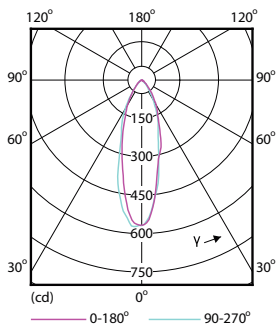

Photometric data

CorePro LEDspotMV 35W GU10 830 36D CLA