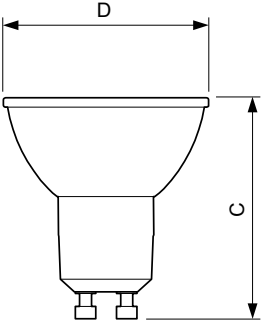

CorePro LEDspot MV

Order code	929001363902
Numerator - Quantity Per Pack	1
Numerator - Packs per outer box	10
Material Nr. (12NC)	929001363902

Net Weight (Piece)	0.038 kg

Dimensional drawing

GU10 230V 4-35W 260lm 36D 3000K GU10 D

Product	D	C
CorePro LEDspot 4-35W GU10 830 36D DIM	50 mm	54 mm