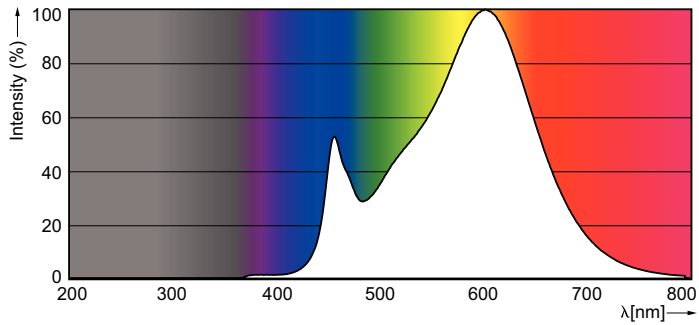

Photometric data

CorePro LEDspotMV 35W GU10 830 36D CLA