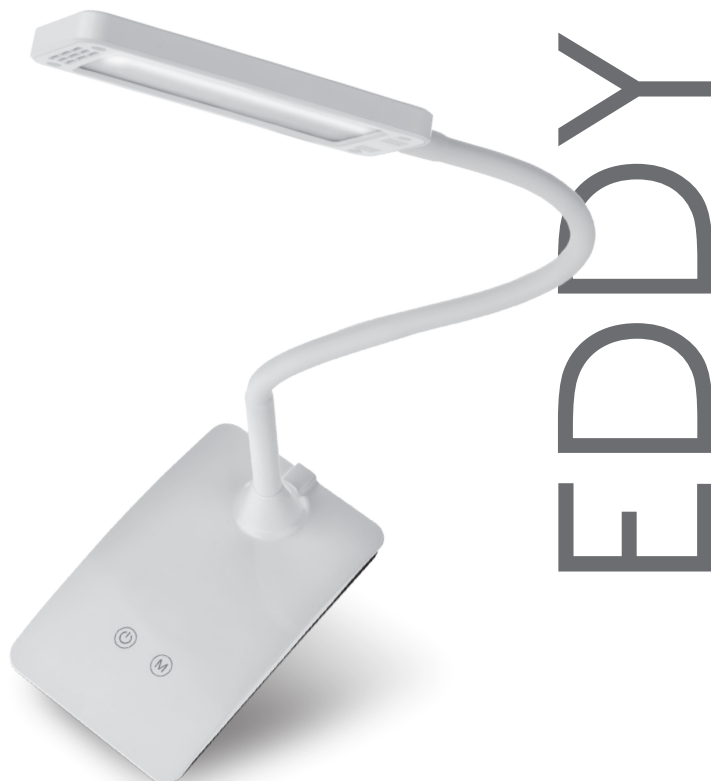

EMOS
lighting

- GB** LED Desk lamp EDDY
CZ LED stolní lampa EDDY
SK LED stolná lampa EDDY
PL Lampa biurkowa LED EDDY
HU LED EDDY asztali lámpa
SI LED namizna svetilka EDDY
RS|HR|BA LED stolna lampa EDDY
DE LED Tischlampe EDDY
UA Світлодіодний настільний світильний EDDY
RO LED lampă de masă EDDY
LT LED stalinė lampa EDDY
LV LED galda lampa EDDY

Z7599W

GB

LED Desk lamp EDDY

Color – white

Type: Z7599W

Technical information:

Performance:	6 W
IP code:	IP20
Supply voltage:	220–240 V AC
Number of LED:	24 LED
Luminous flux:	360 lm
Chromaticity temperature:	3 000 K – 4 500 K – 6 800 K
Length of lead cable:	180 cm