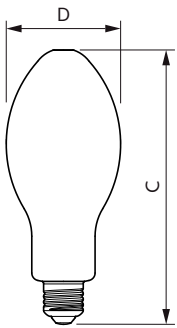

Product data

General Information		LLMF At End Of Nominal Lifetime (Nom)	
Cap-Base	E27 [E27]		0.7 %
EU RoHS compliant	Yes	Operating and Electrical	
Nominal Lifetime (Nom)	25000 h	Input Frequency	50 to 60 Hz
Switching Cycle	15000X	Power (Nom)	18 W
Technical Type	18-80W	Lamp Current (Nom)	170 mA
Light Technical		Wattage Equivalent	80 W
Color Code	830 [CCT of 3000K]	Starting Time (Nom)	0.5 s
Beam Angle (Nom)	300 °	Warm Up Time to 60% Light (Nom)	0.5 s
Luminous Flux (Nom)	3000 lm	Power Factor (Nom)	0.5
Luminous Flux (Rated) (Nom)	3000 lm	Voltage (Nom)	220-240 V
Color Designation	White (WH)	Temperature	
Correlated Color Temperature (Nom)	3000 K	T-Case Maximum (Nom)	70 °C
Luminous Efficacy (rated) (Nom)	166.00 lm/W		
Color Consistency	<6		
Color Rendering Index (Nom)	80		

Product Data

Full product code	871869975029900
-------------------	-----------------

Order product name	TForce Core LED HPL 18W E27 830 FR
EAN/UPC - Product	8718699750299
Order code	929002349902
Numerator - Quantity Per Pack	1
Numerator - Packs per outer box	6
Material Nr. (12NC)	929002349902
Net Weight (Piece)	0.130 kg

Dimensional drawing

TForce 20W 3000lm 3000K E27 ND

Product	D	C
TForce Core LED HPL 18W E27 830 FR	75 mm	180 mm

Photometric data

LEDTForce 18W ED75 E27 830

LEDTForce 18W ED75 E27 830

Trueforce CorePro LED HPL