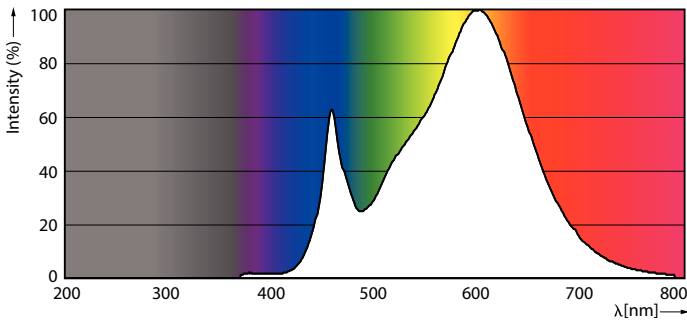

Photometric data

LEDTForce 18W ED75 E27 830

LEDTForce 18W ED75 E27 830